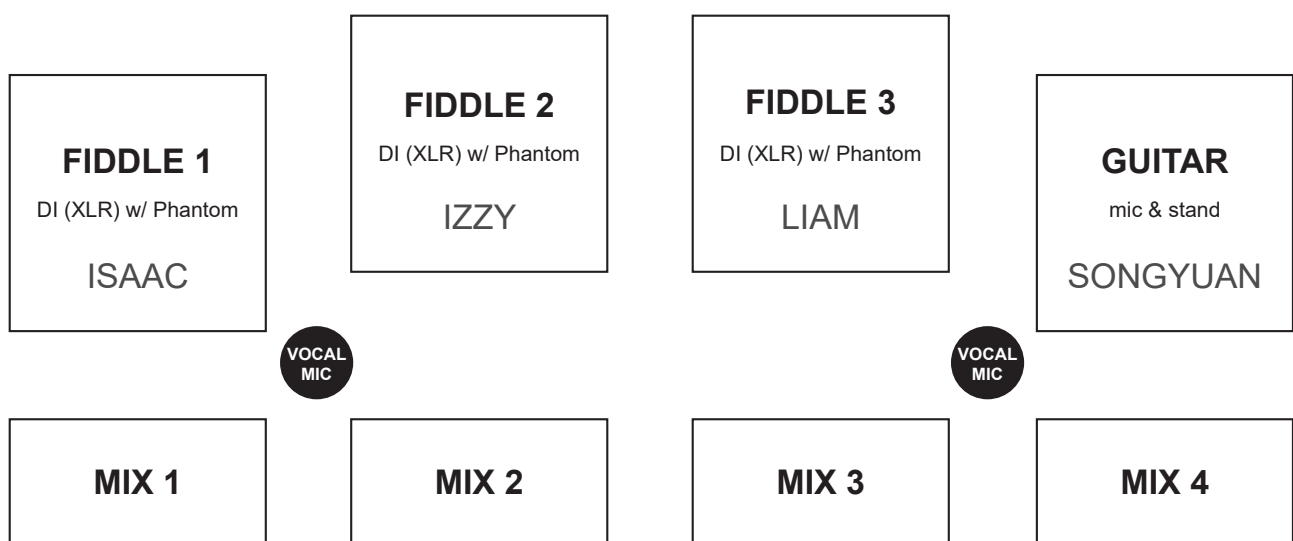

ORPHEAN SPRIG

Tech Spec 2022

Contact: Liam Cooke

Email: orpheansprig@gmail.com

Tel: +44(0)7784388613

CHANNEL	INPUT	MIC/DI
1	Fiddle 1 (SubZero Condenser Mic)	DI (XLR) w/ Phantom
2	Fiddle 2 (Accusound AC-FD-01)	DI (XLR) w/ Phantom
3	Fiddle 3 (SubZero Condenser Mic)	DI (XLR) w/ Phantom
4	Guitar	Mic & stand
5	Vocal*	SM58
6	Vocal*	SM58

*Vocal mics for spoken word between music only

Stage Plan:

F.O.H.